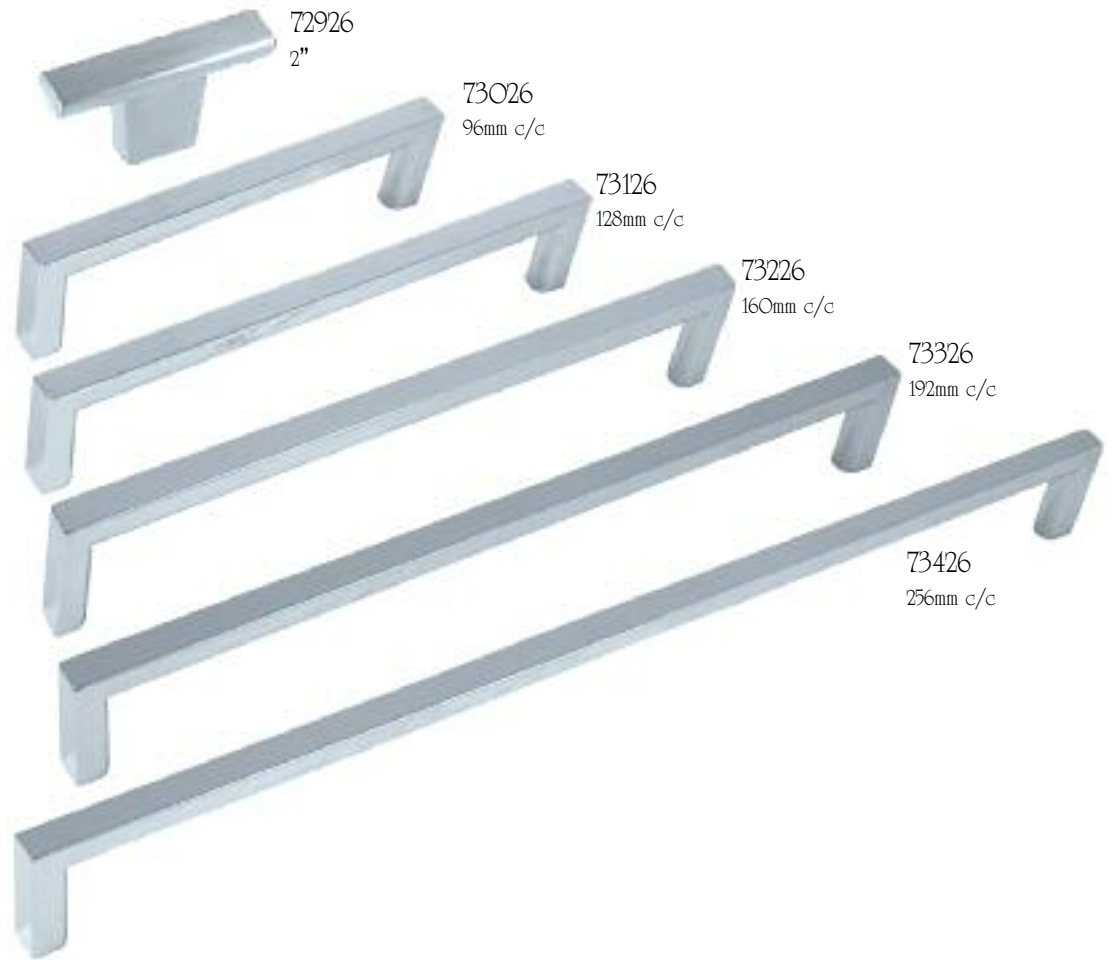

Cosmo
Polished Chrome