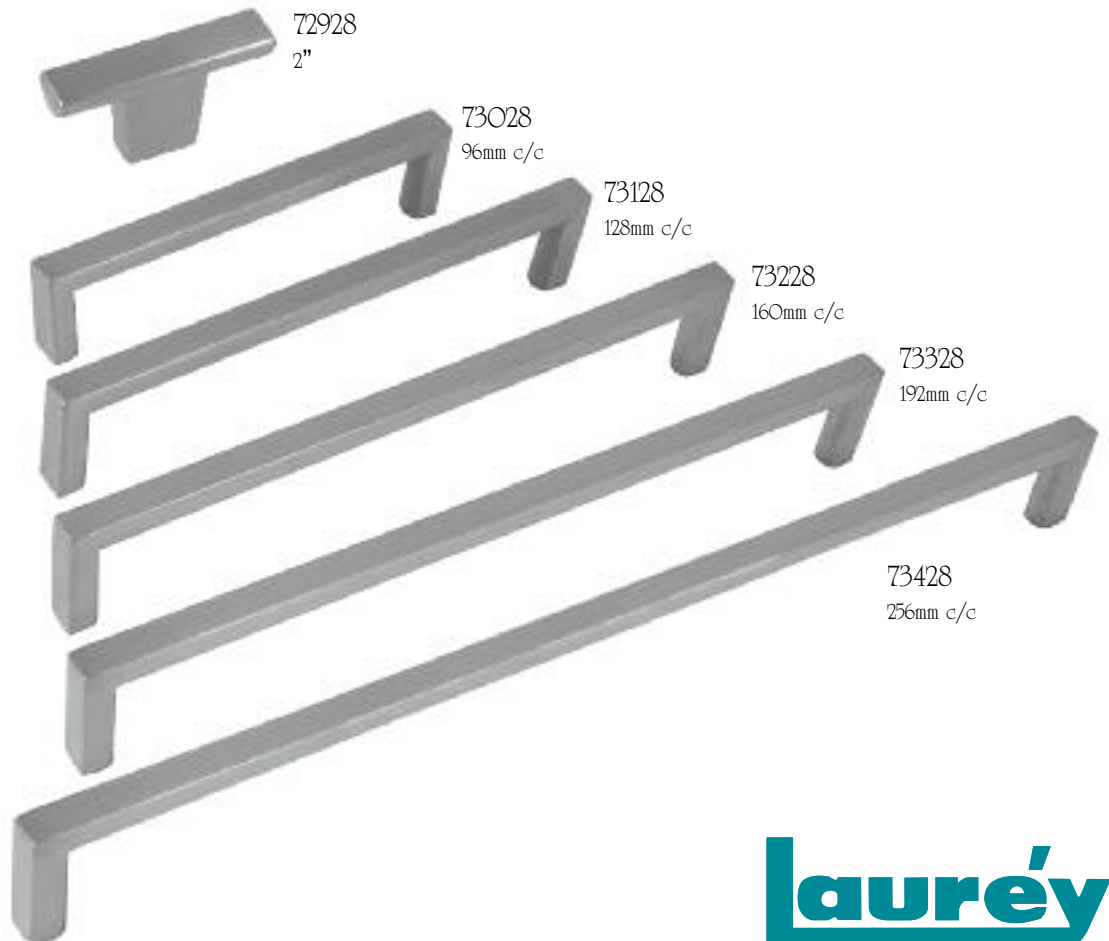

Satin Nickel