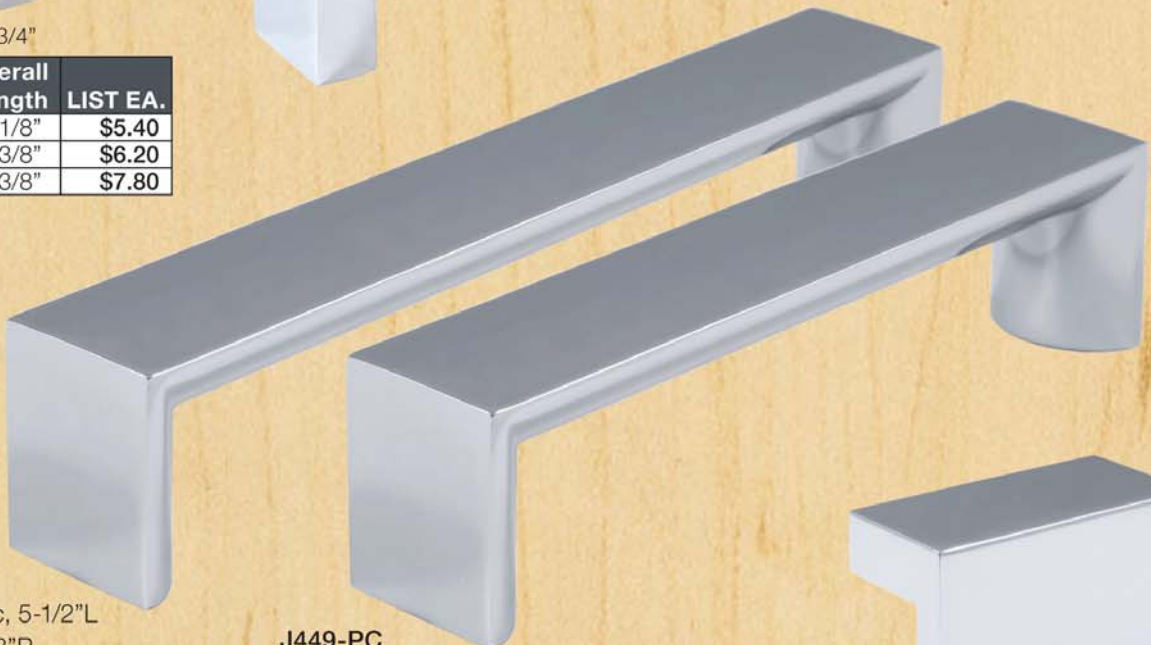

POLISHED CHROME (PC)

J453-PC
32 mm c-c
1-1/2"W x 1-1/4"H
3/4"P
LIST EA. \$5.40

J454-PC
160 mm & 192 mm c-c
7-15/16"L, 13/16"P
LIST EA. \$9.40

Projection: 1-1/16", Width: 3/4"

Item No.	c-c	Overall Length	LIST EA.
J490-PC	3-3/4"	4-1/8"	\$5.40
J491-PC	5"	5-3/8"	\$6.20
J492-PC	7"	7-3/8"	\$7.80