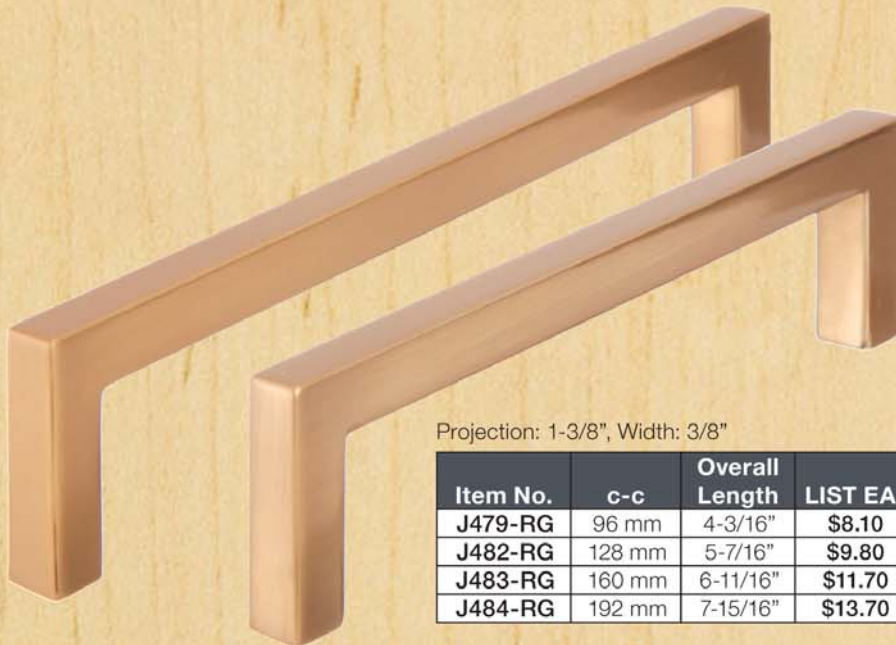

DESIGNED **WITH YOU** IN MIND.

ROSE GOLD (RG)

J222-RG
1/2"W x 2"L
1-1/4"P
LIST EA. \$3.10

J501-RG
1-1/4" dia., 1"P
LIST EA. \$6.60

Projection: 1-3/16", Width: 1/2"

Item No.	c-c	Overall Length	LIST EA.
J467-RG	96 mm	4-1/2"	\$6.30
J651-RG	128 mm	5-7/8"	\$9.40
J656-RG	160 mm	7-3/32"	\$12.00

Projection: 1", Width: 5/8"

Item No.	c-c	Overall Length	LIST EA.
J444-RG	96 mm	4-1/4"	\$6.40
J456-RG	128 mm	5-1/2"	\$6.50
J692-RG	160 mm	6-3/4"	\$9.90

J466-RG
128mm c-c, 5-1/2"L
1/2"W, 1-1/8"P
LIST EA. \$12.30

J449-RG
96mm c-c, 4-1/8"L
3/4"W, 1"P
LIST EA. \$9.90

J343-RG
1" dia., 15/16"P
LIST EA. \$4.30

Projection: 1-3/8", Width: 3/8"

Item No.	c-c	Overall Length	LIST EA.
J479-RG	96 mm	4-3/16"	\$8.10
J482-RG	128 mm	5-7/16"	\$9.80
J483-RG	160 mm	6-11/16"	\$11.70
J484-RG	192 mm	7-15/16"	\$13.70