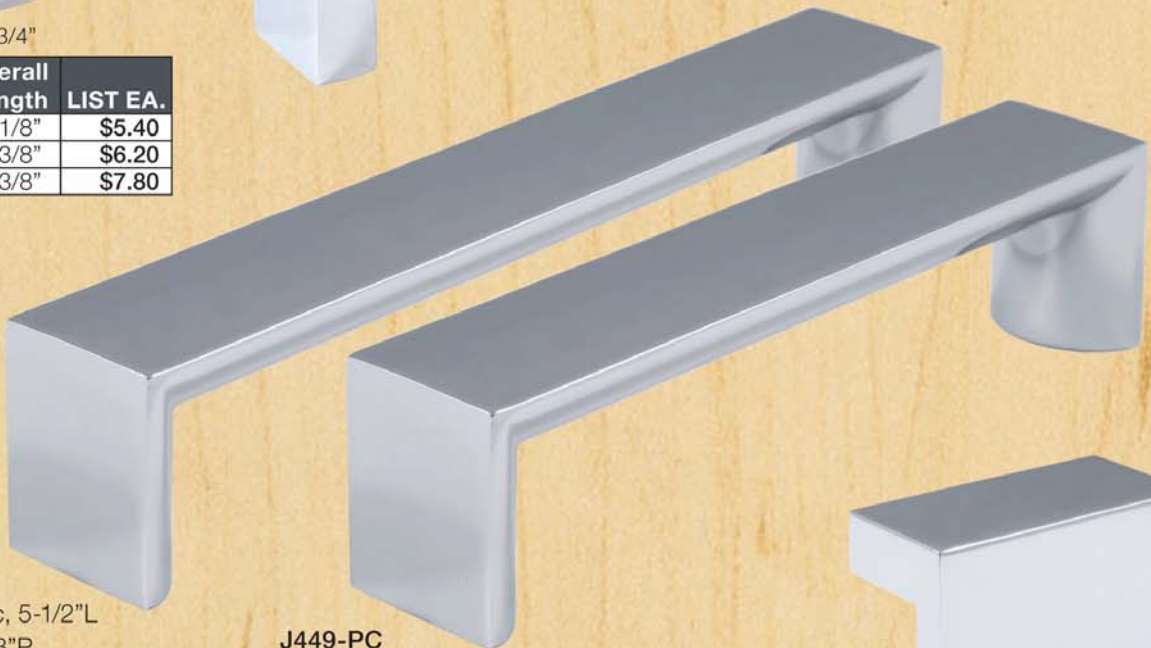

J449-PC
96 mm c-c, 4-1/2"L
3/4"W, 1"P
LIST EA. $8.40

J328-PC
32 mm c-c
2"W x 2"H, 1"P
LIST EA. $6.40

Projection: 1-1/16", Width: 3/4"

Item No.	c-c	Overall Length	LIST EA.
J490-PC	3-3/4"	4-1/8"	$5.40
J491-PC	5"	5-3/8"	$6.20
J492-PC	7"	7-3/8"	$7.80

J466-PC
128 mm c-c, 5-1/2"L
1/2"W, 1-1/8"P
LIST EA. $10.50