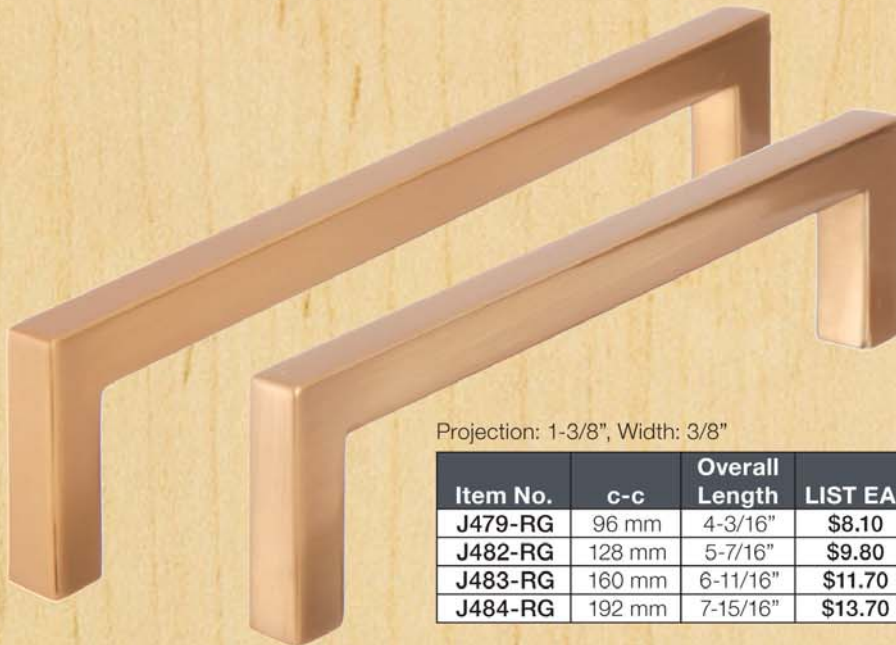

DESIGNED **WITH YOU** IN MIND.

ROSE GOLD (RG)

J222-RG
 1/2"W x 2"L
 1-1/4"P
 LIST EA. \$3.10

J501-RG
 1-1/4" dia., 1"P
 LIST EA. \$6.60

Projection: 1-3/16", Width: 1/2"

Item No.	c-c	Overall Length	LIST EA.
J467-RG	96 mm	4-1/2"	\$6.30
J651-RG	128 mm	5-7/8"	\$9.40
J656-RG	160 mm	7-3/32"	\$12.00

Projection: 1", Width: 5/8"

Item No.	c-c	Overall Length	LIST EA.
J444-RG	96 mm	4-1/4"	\$6.40
J456-RG	128 mm	5-1/2"	\$6.50
J692-RG	160 mm	6-3/4"	\$9.90

J466-RG
128mm c-c, 5-1/2"L
1/2"W, 1-1/8"P
LIST EA. \$12.30

J449-RG
96mm c-c, 4-1/8"L
3/4"W, 1"P
LIST EA. \$9.90

J343-RG
1" dia., 15/16"P
LIST EA. \$4.30

Projection: 1-3/8", Width: 3/8"

Item No.	c-c	Overall Length	LIST EA.
J479-RG	96 mm	4-3/16"	\$8.10
J482-RG	128 mm	5-7/16"	\$9.80
J483-RG	160 mm	6-11/16"	\$11.70
J484-RG	192 mm	7-15/16"	\$13.70