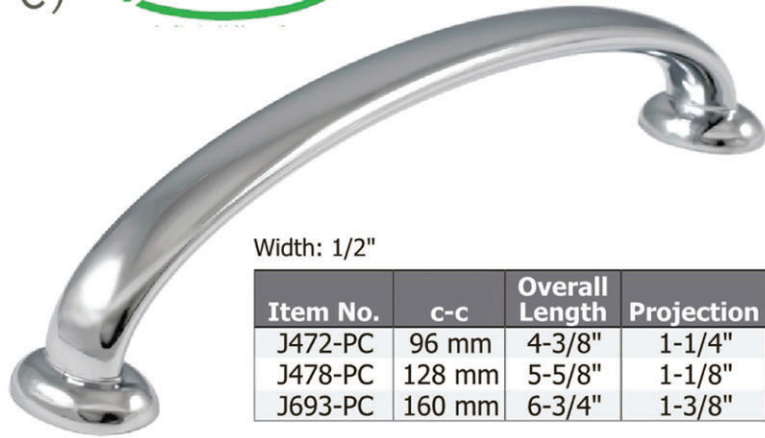

**J337-SN**  
1-1/4" dia.  
1-1/4"P  
25 per box  
List Ea. \$4.10

**J464-SN**  
3" c-c, 4-3/4"L  
7/16"W, 13/16"P  
25 per box  
List Ea. \$3.70

POLISHED CHROME (PC)

**J328-PC**  
32 mm c-c  
2"W x 2"H, 1"P  
25 per box  
List Ea. \$6.40

Width: 1/2"

Item No.	c-c	Overall Length	Projection	Box	List Ea.
J472-PC	96 mm	4-3/8"	1-1/4"	25	\$4.50
J478-PC	128 mm	5-5/8"	1-1/8"	25	\$5.00
J693-PC	160 mm	6-3/4"	1-3/8"	10	\$7.90

Projection: 1-3/16", Width: 5/8"