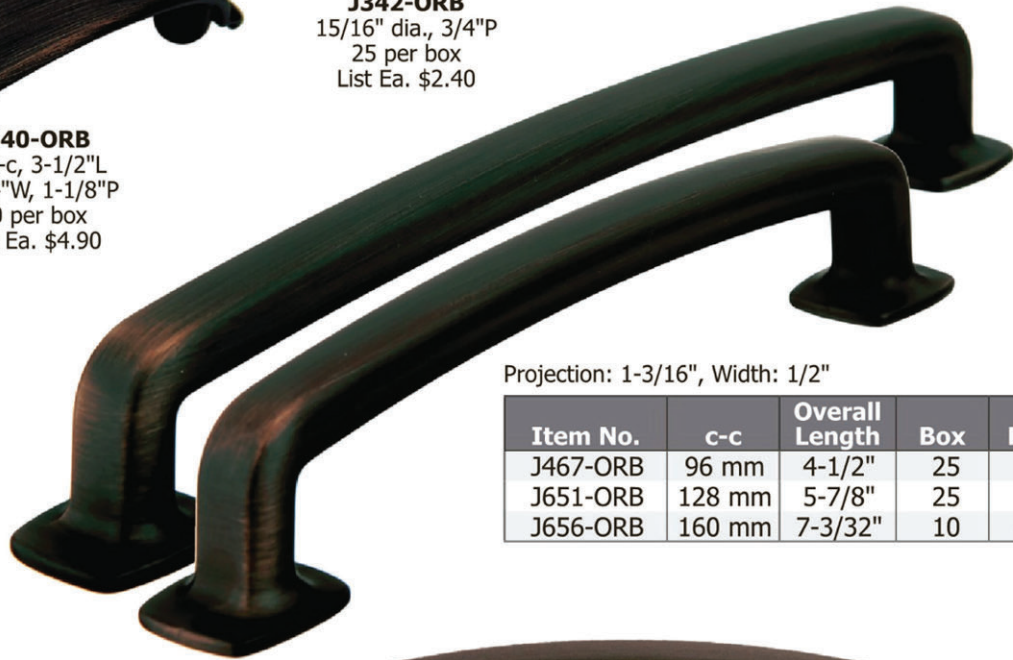

J640-ORB
3" c-c, 3-1/2"L
1-1/4"W, 1-1/8"P
20 per box
List Ea. $4.90

Projection: 1-3/16", Width: 1/2"

Item No.	c-c	Overall Length	Box	List Ea.
J467-ORB	96 mm	4-1/2"	25	$5.90
J651-ORB	128 mm	5-7/8"	25	$8.10
J656-ORB	160 mm	7-3/32"	10	$11.30