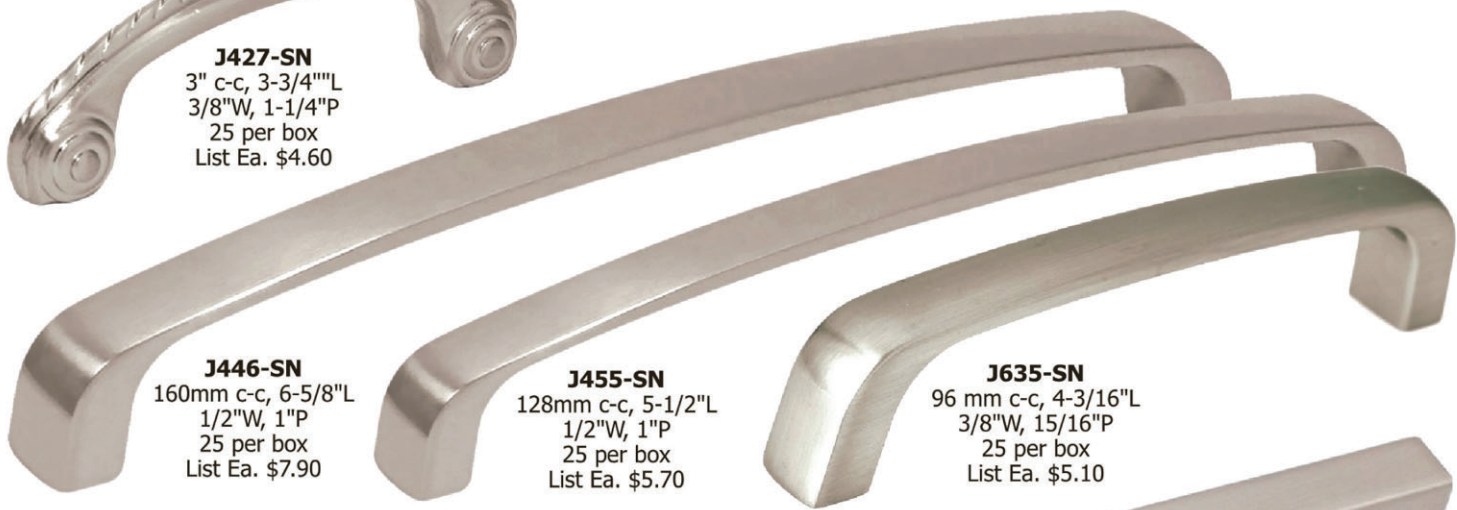

# SATIN NICKEL (SN)

Projection: 3/4"

Item No.	c-c	Overall Length	Width	Box	List Ea.
J457-SN	96 mm	5-1/2"	1/2"	25	\$4.60
J458-SN	128 mm	6-7/8"	5/8"	25	\$6.00
J459-SN	160 mm	8-1/8"	5/8"	25	\$7.10

**J427-SN**  
3" c-c, 3-3/4" L  
3/8"W, 1-1/4"P  
25 per box  
List Ea. \$4.60