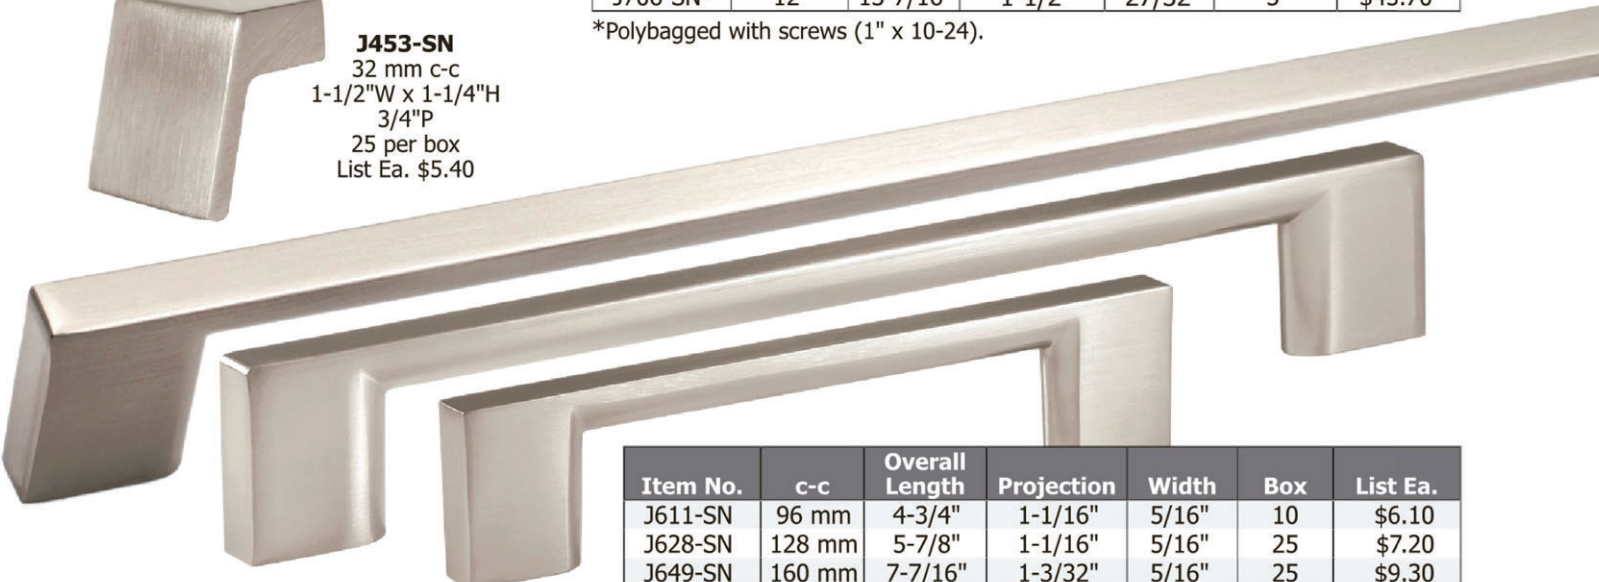

J453-SN
32 mm c-c
1-1/2"W x 1-1/4"H
3/4"P
25 per box
List Ea. $5.40

01/23

Item No.	c-c	Overall Length	Projection	Width	Box	List Ea.
J611-SN	96 mm	4-3/4"	1-1/16"	5/16"	10	$6.10
J628-SN	128 mm	5-7/8"	1-1/16"	5/16"	25	$7.20
J649-SN	160 mm	7-7/16"	1-3/32"	5/16"	25	$9.30
Appliance Pulls						
J701-SN	8"	8-15/16"	1-1/16"	5/16"	5	$12.30
J702-SN*	12"	13-3/4"	1-23/32"	19/32"	5	$49.40

*Polybagged with screws (1" x 10-24).

Polybagged with screws (1" x 8-32).