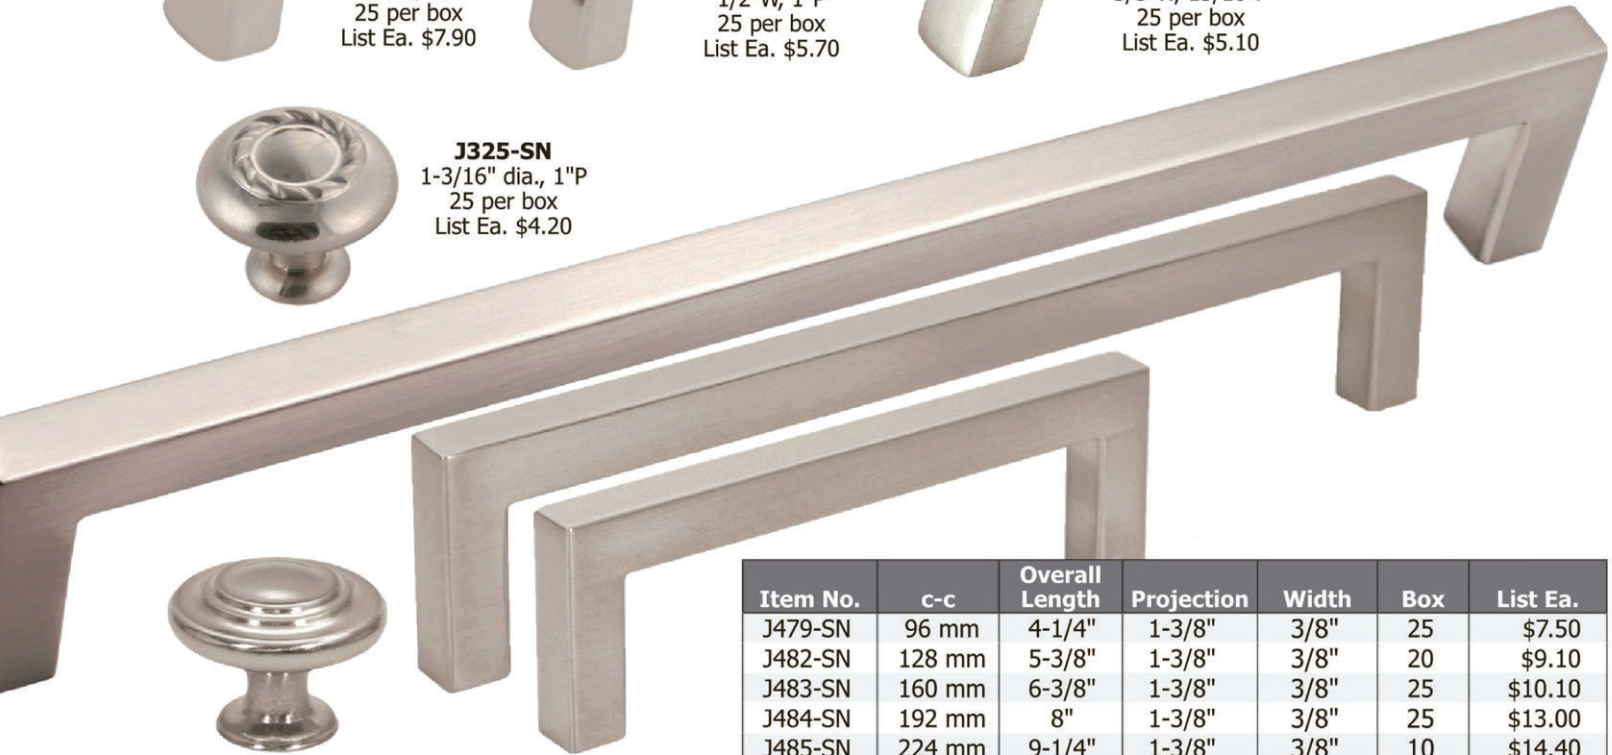

J326-SN
1-3/8" dia., 1"P
25 per box
List Ea. $4.30

Item No.	c-c	Overall Length	Projection	Width	Box	List Ea.
J479-SN	96 mm	4-1/4"	1-3/8"	3/8"	25	$7.50
J482-SN	128 mm	5-3/8"	1-3/8"	3/8"	20	$9.10
J483-SN	160 mm	6-3/8"	1-3/8"	3/8"	25	$10.10
J484-SN	192 mm	8"	1-3/8"	3/8"	25	$13.00
J485-SN	224 mm	9-1/4"	1-3/8"	3/8"	10	$14.40
J661-SN	11"	11-3/8"	1-3/32"	3/8"	25	$18.50
J667-SN	320 mm	13"	1-3/32"	3/8"	10	$17.70

Appliance Pulls

J711-SN	8"	8-7/8"	1-1/4"	5/8"	5	$15.60
J712-SN*	12"	13-3/32"	1-9/16"	25/32"	5	$88.20

Polybagged with screws (1" x 8-32).

*Polybagged with screws (1" x 10-24).