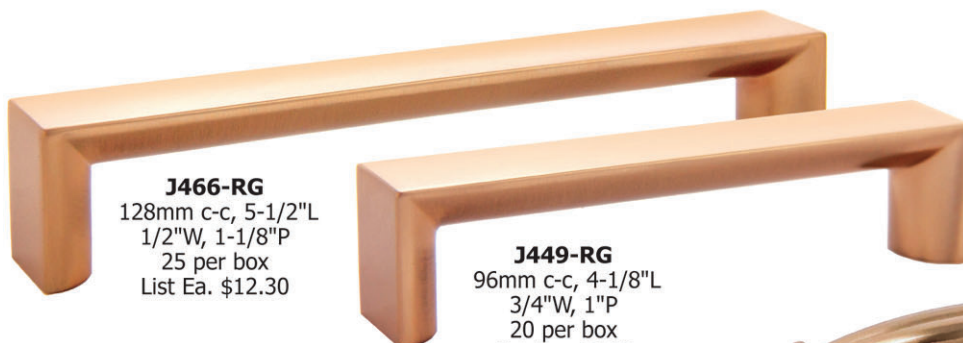

\*Polybagged with screws (1" x 10-24).

**J343-RG**  
1" sq., 7/8"P  
25 per box  
List Ea. \$4.30

Item No.	c-c	Overall Length	Projection	Width	Box	List Ea.
J684-RG	96 mm	5"	1-1/8"	5/8"	15	\$9.10
J685-RG	128 mm	6"	1-1/8"	5/8"	10	\$10.90
J686-RG	160 mm	7-1/4"	1-1/8"	5/8"	10	\$13.20
Appliance Pulls						
J705-RG	8"	9-1/16"	1-3/16"	5/8"	5	\$16.90
J706-RG*	12"	13-7/16"	1-1/2"	27/32"	5	\$47.10

\*Polybagged with screws (1" x 10-24).

**J713-RG**  
1-1/8"L 1-7/16"W  
1"P  
25 per box  
List Ea. \$6.30

**J222-RG**  
1/2"W x 2"L  
1-1/4"P  
25 per box  
List Ea. \$3.10

**J466-RG**  
128mm c-c, 5-1/2"L  
1/2"W, 1-1/8"P  
25 per box  
List Ea. \$12.30