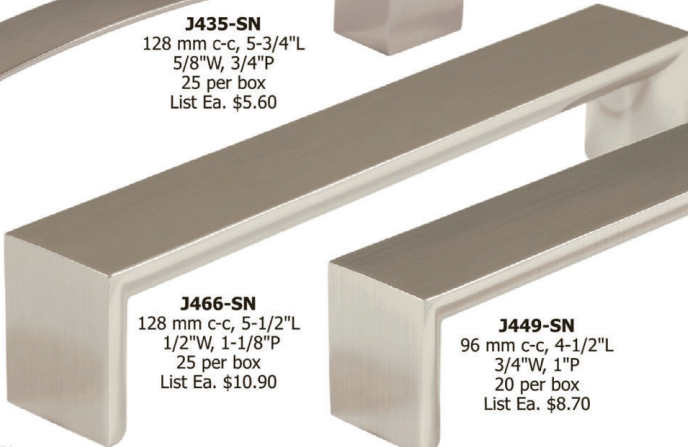

J435-SN
128 mm c-c, 5-3/4"L
5/8"W, 3/4"P
25 per box
List Ea. $5.60

J449-SN
96 mm c-c, 4-1/2"L
3/4"W, 1"P
20 per box
List Ea. $8.70