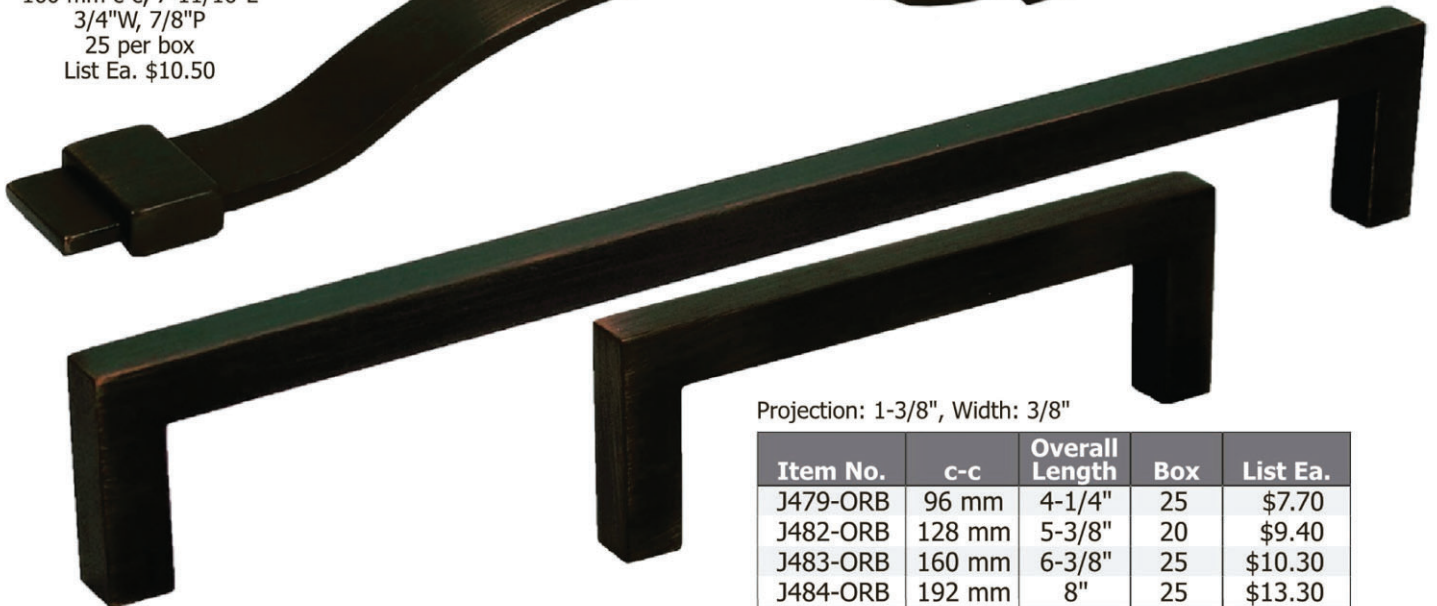

J465-ORB
160 mm c-c, 7-11/16"L
3/4"W, 7/8"P
25 per box
List Ea. $10.50

Projection: 1-3/8", Width: 3/8"

Item No.	c-c	Overall Length	Box	List Ea.
J479-ORB	96 mm	4-1/4"	25	$7.70
J482-ORB	128 mm	5-3/8"	20	$9.40
J483-ORB	160 mm	6-3/8"	25	$10.30
J484-ORB	192 mm	8"	25	$13.30
J485-ORB	224 mm	9-1/4"	10	$14.80

Polybagged with screws (1" x 8-32).