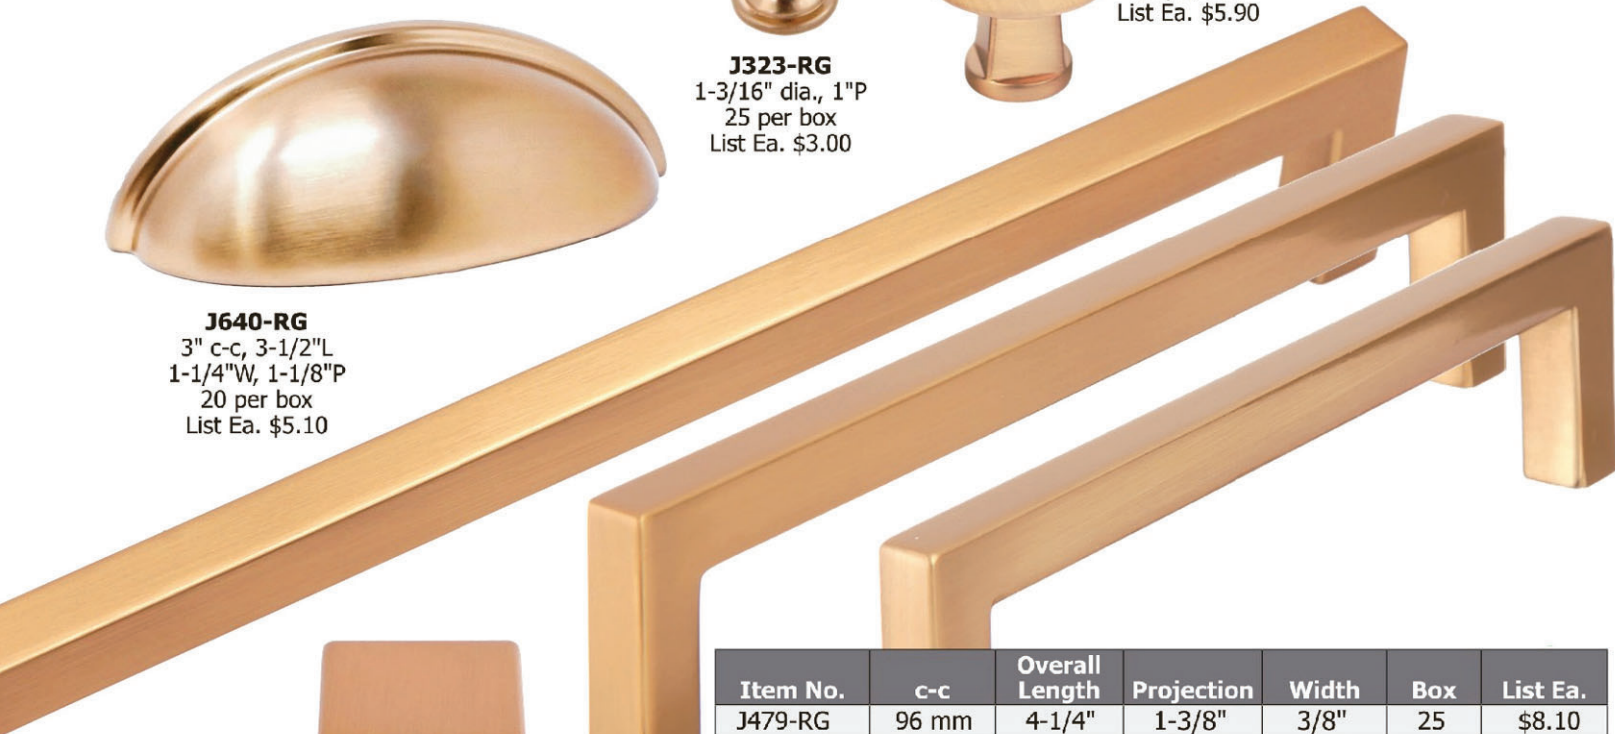

J714-RG
1-3/16" dia.,
1-1/8"P
20 per box
List Ea. $8.10