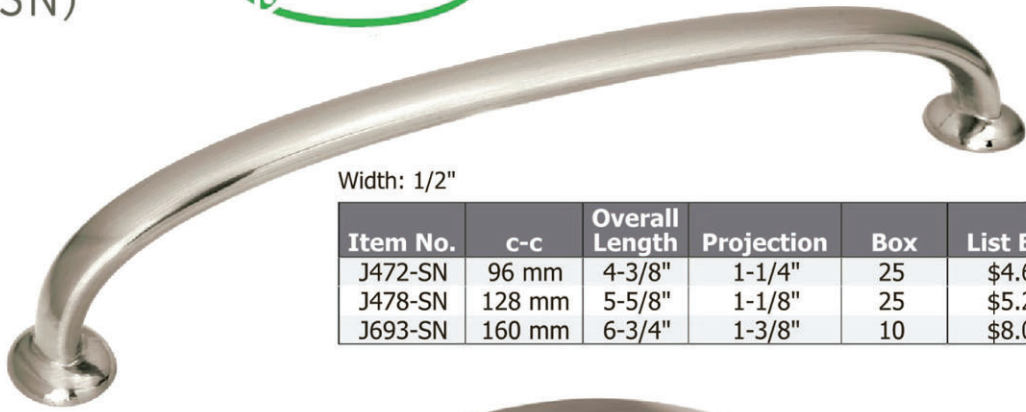

Width: 1/2"

Item No.	c-c	Overall Length	Projection	Box	List Ea.
J472-SN	96 mm	4-3/8"	1-1/4"	25	\$4.60
J478-SN	128 mm	5-5/8"	1-1/8"	25	\$5.20
J693-SN	160 mm	6-3/4"	1-3/8"	10	\$8.00

**J428-SN**  
128 mm c-c, 5-3/4"L  
5/8"W, 1-1/4"P  
25 per box  
List Ea. \$7.20