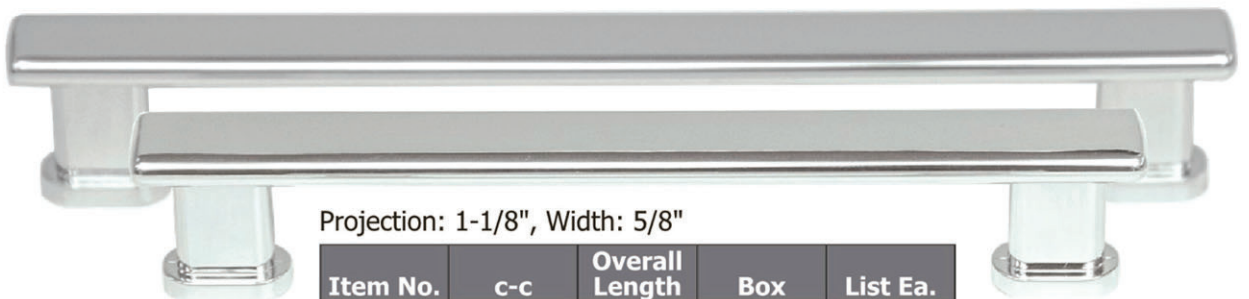

Projection: 1-1/8", Width: 5/8"

Item No.	c-c	Overall Length	Box	List Ea.
J684-PC	96 mm	5"	15	$8.10
J685-PC	128 mm	6"	10	$9.60
J686-PC	160 mm	7-1/4"	10	$11.70