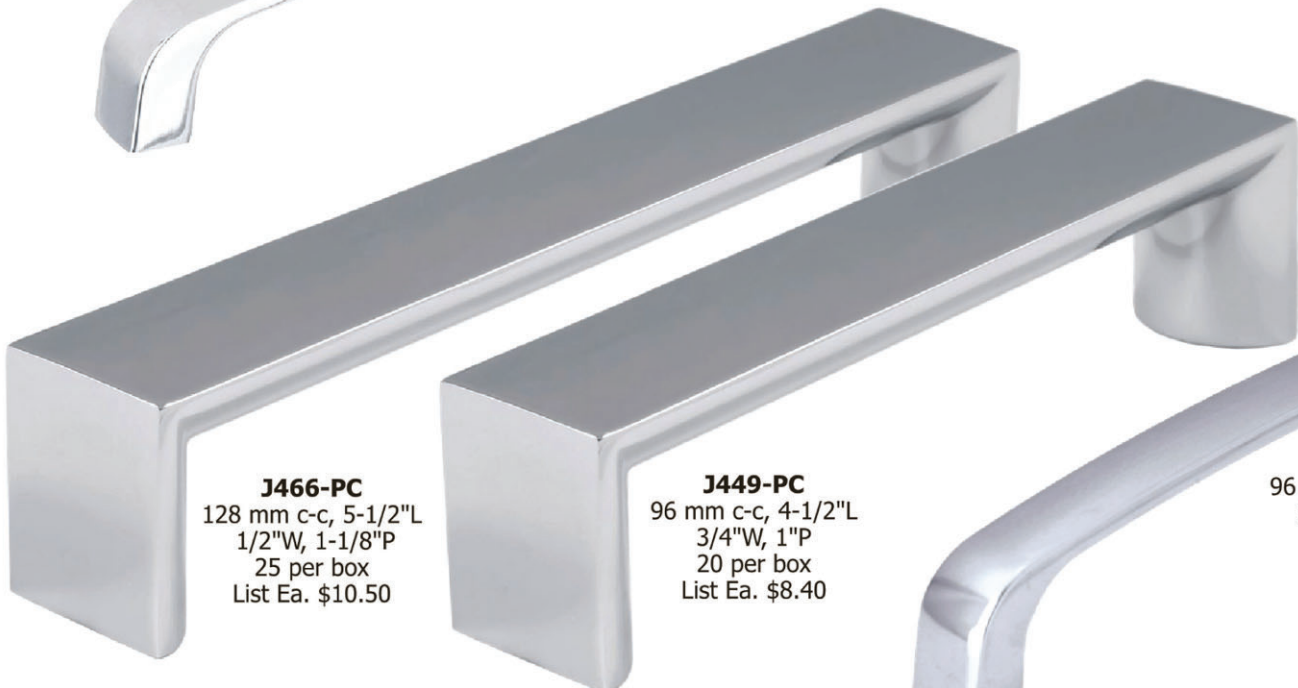

J446-PC
160mm c-c, 6-3/4"L
1/2"W, 1"P
25 per box
List Ea. $7.60

J635-PC
96 mm c-c, 4-3/16"L
3/8"W, 15/16"P
25 per box
List Ea. $4.70

J466-PC
128 mm c-c, 5-1/2"L
1/2"W, 1-1/8"P
25 per box
List Ea. $10.50

J449-PC
96 mm c-c, 4-1/2"L
3/4"W, 1"P
20 per box
List Ea. $8.40